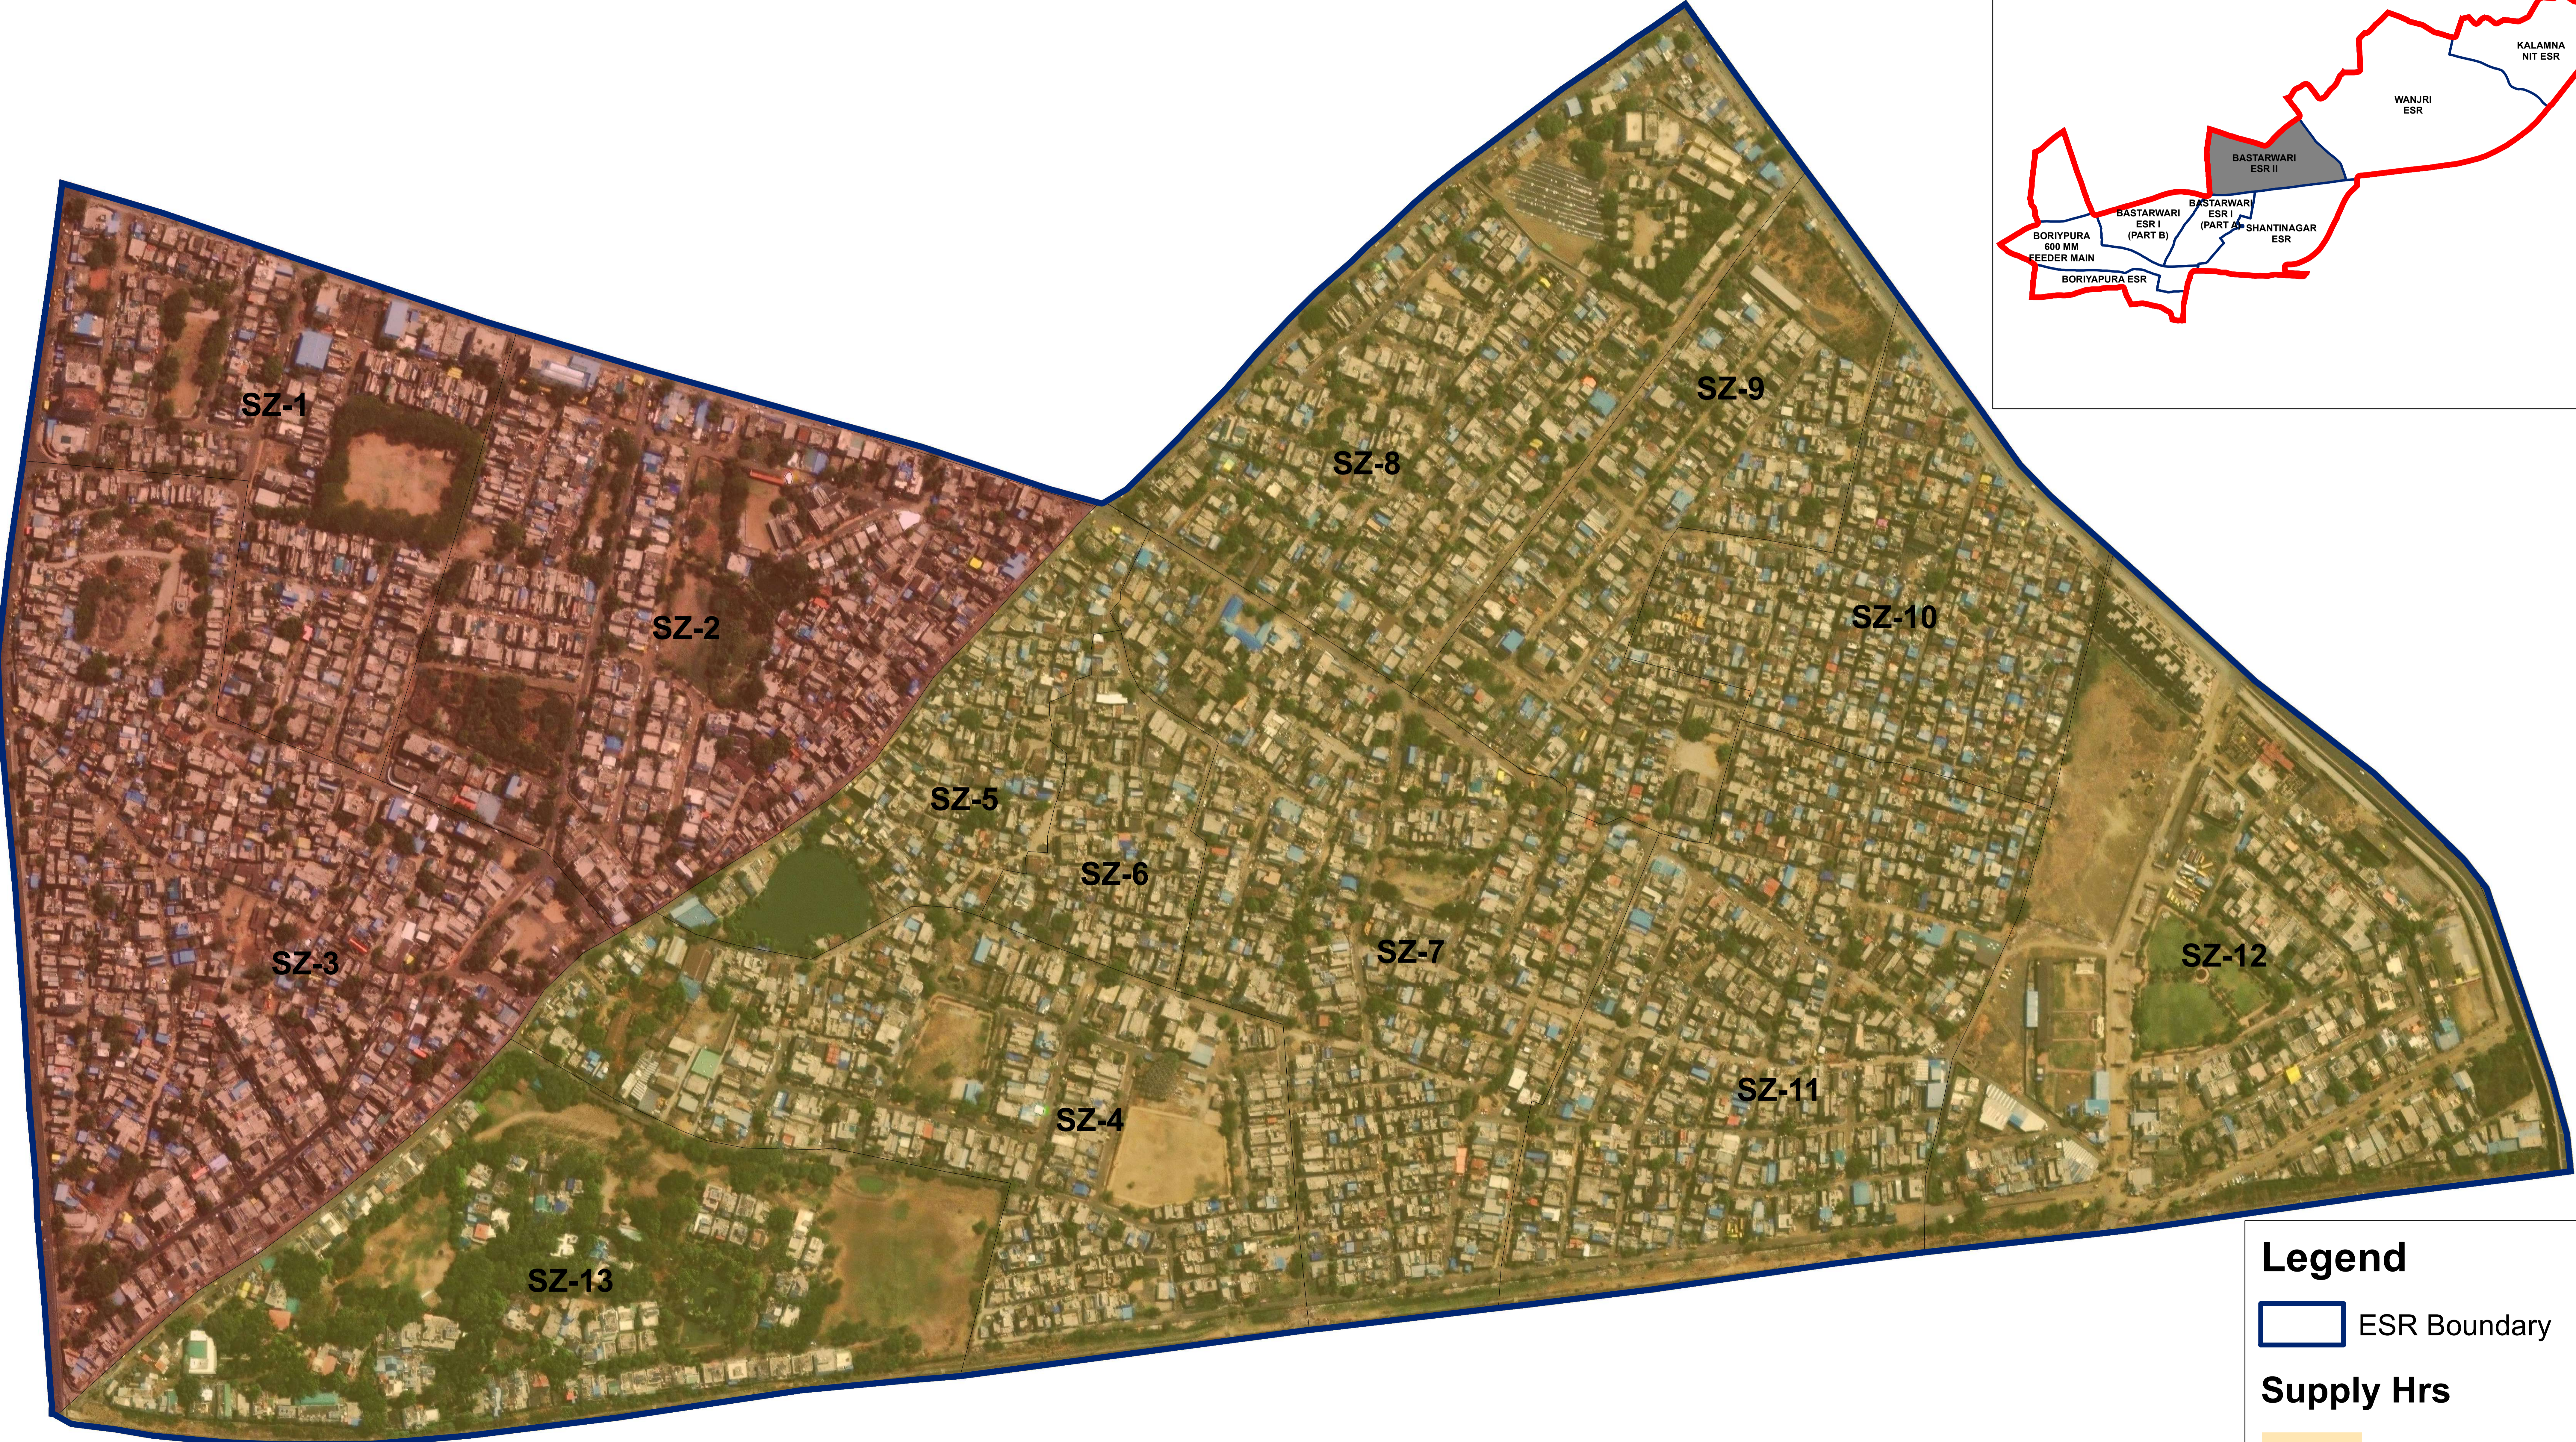

BASTARWARI ESR II

ESTIMATED SUPPLY : TILL DEC. 2023

Command Area Location

Legend

 ESR Boundary

Supply Hrs

 01 To 02 Hours

 < 01 Hour