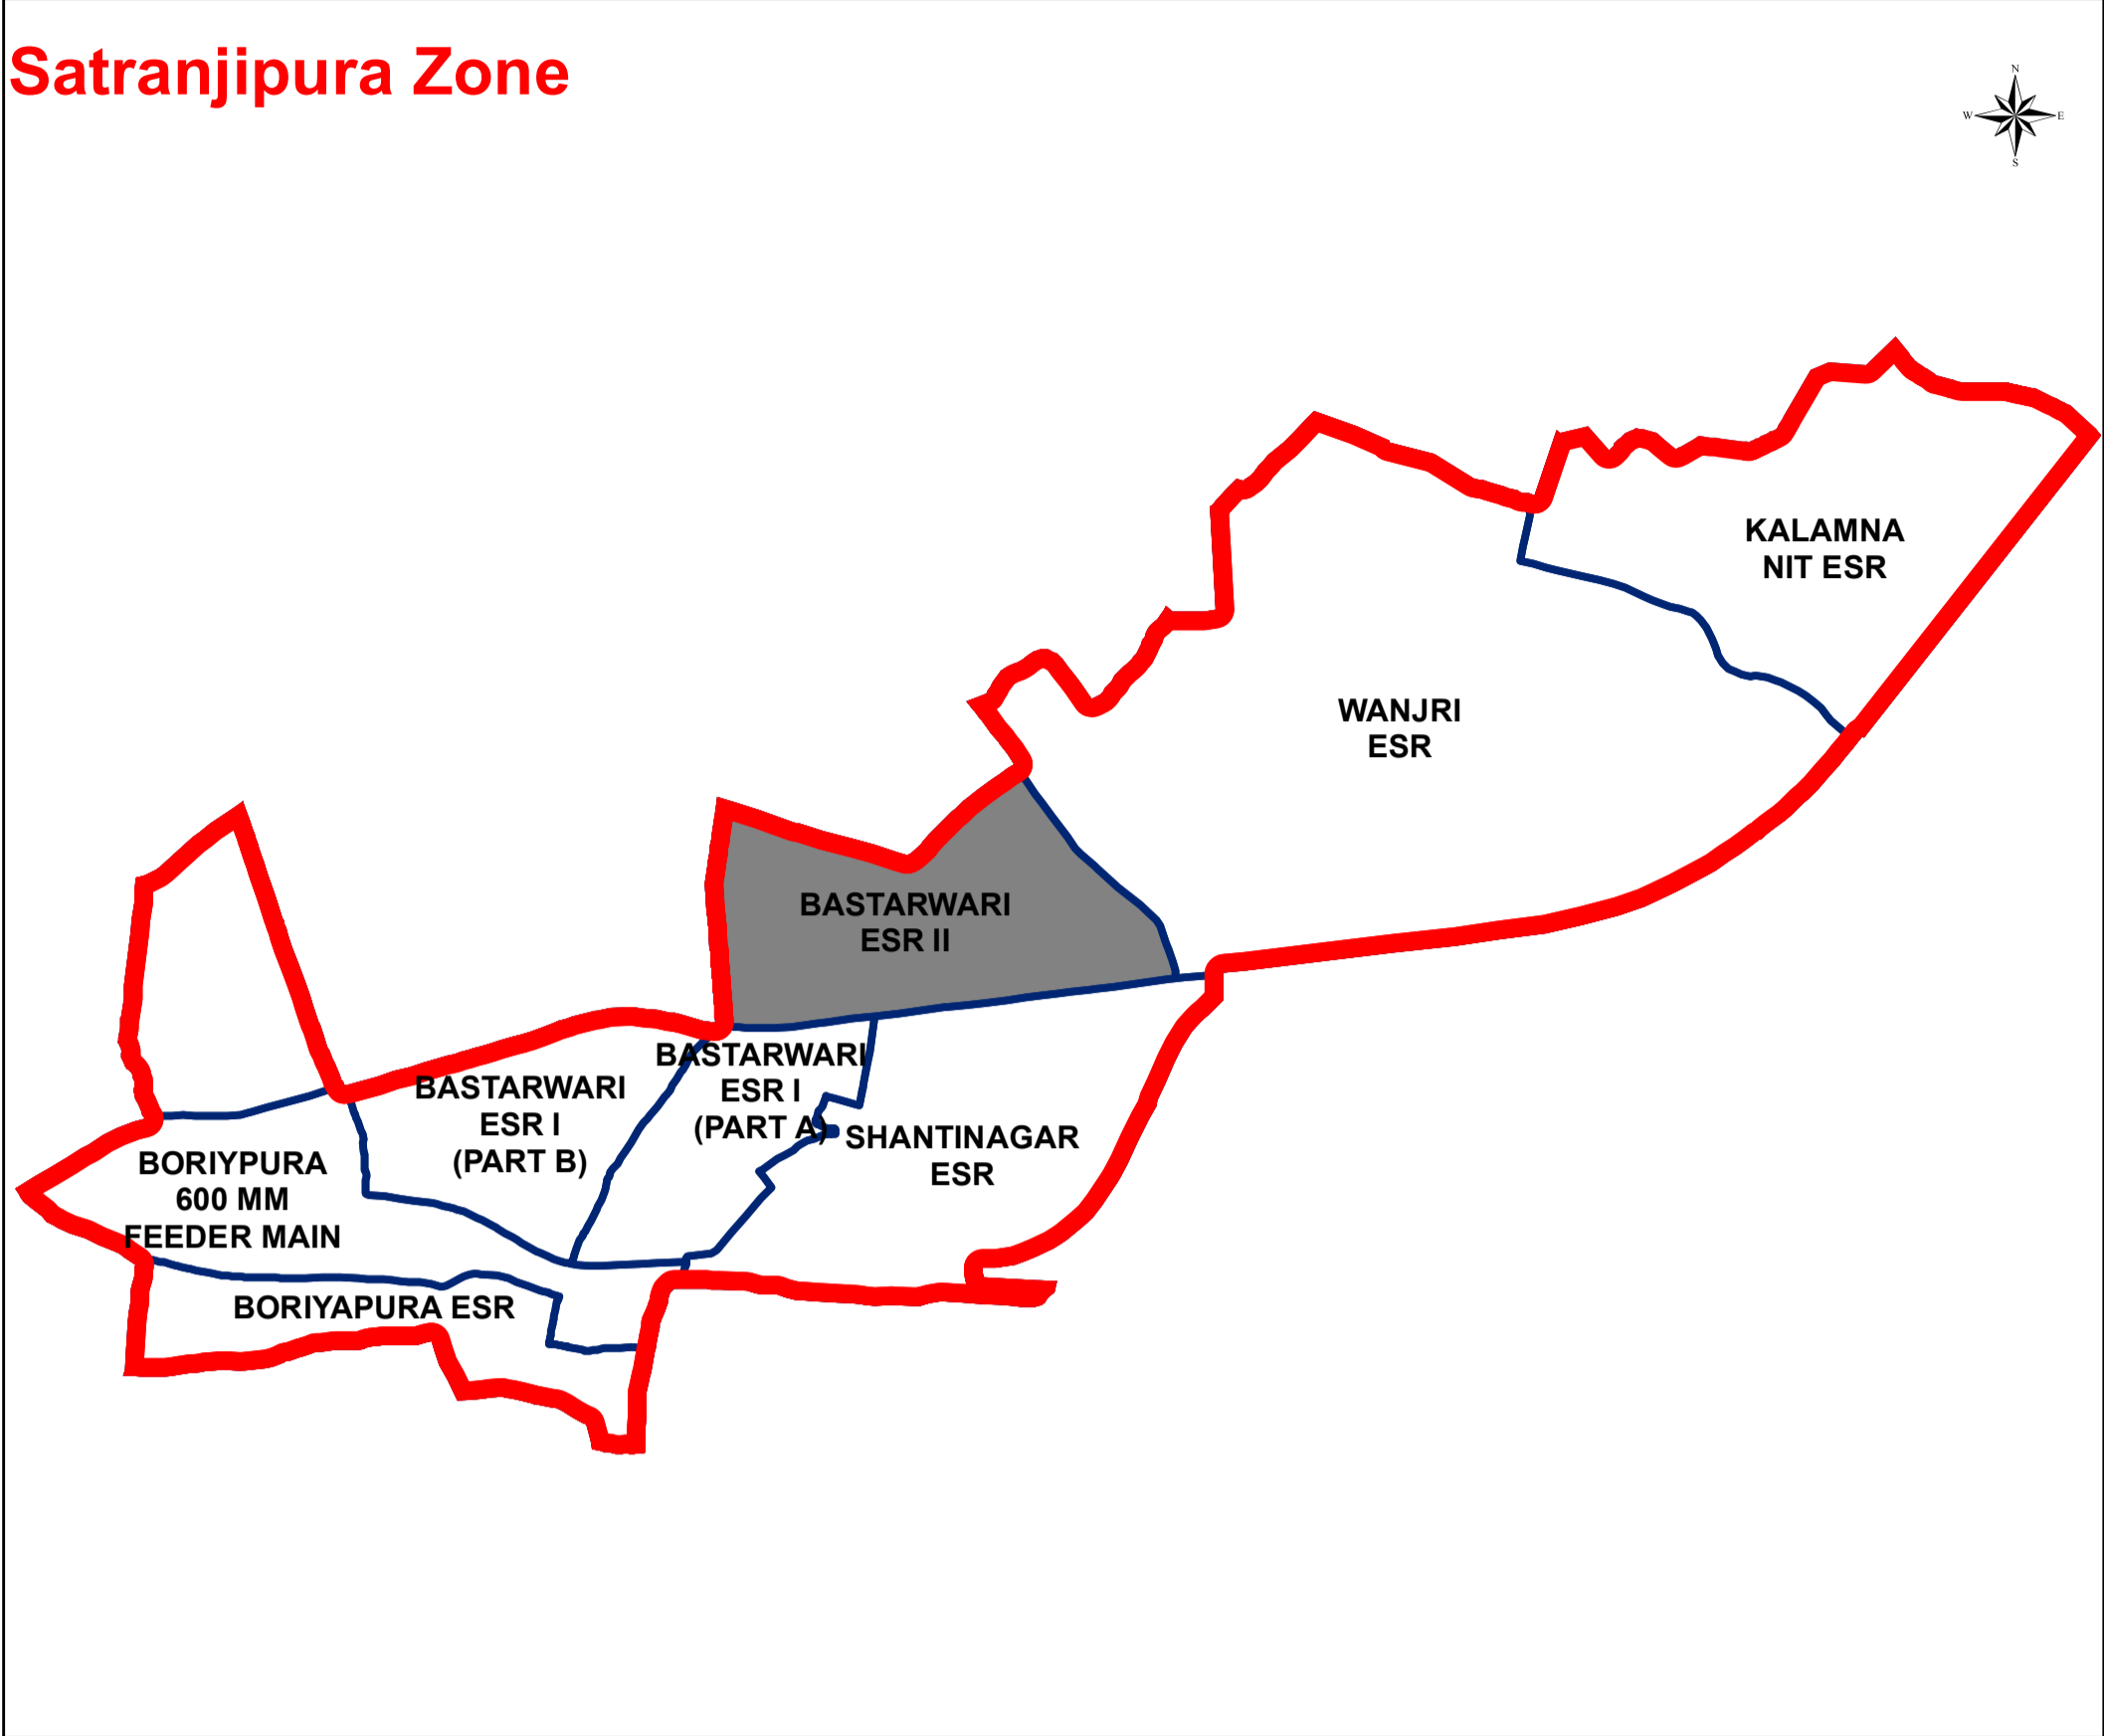

BASTARWARI ESR II

ESTIMATED SUPPLY : TILL DEC. 2023

Command Area Location

Legend

 ESR Boundary

Supply Hrs

 01 To 02 Hours

 < 01 Hour